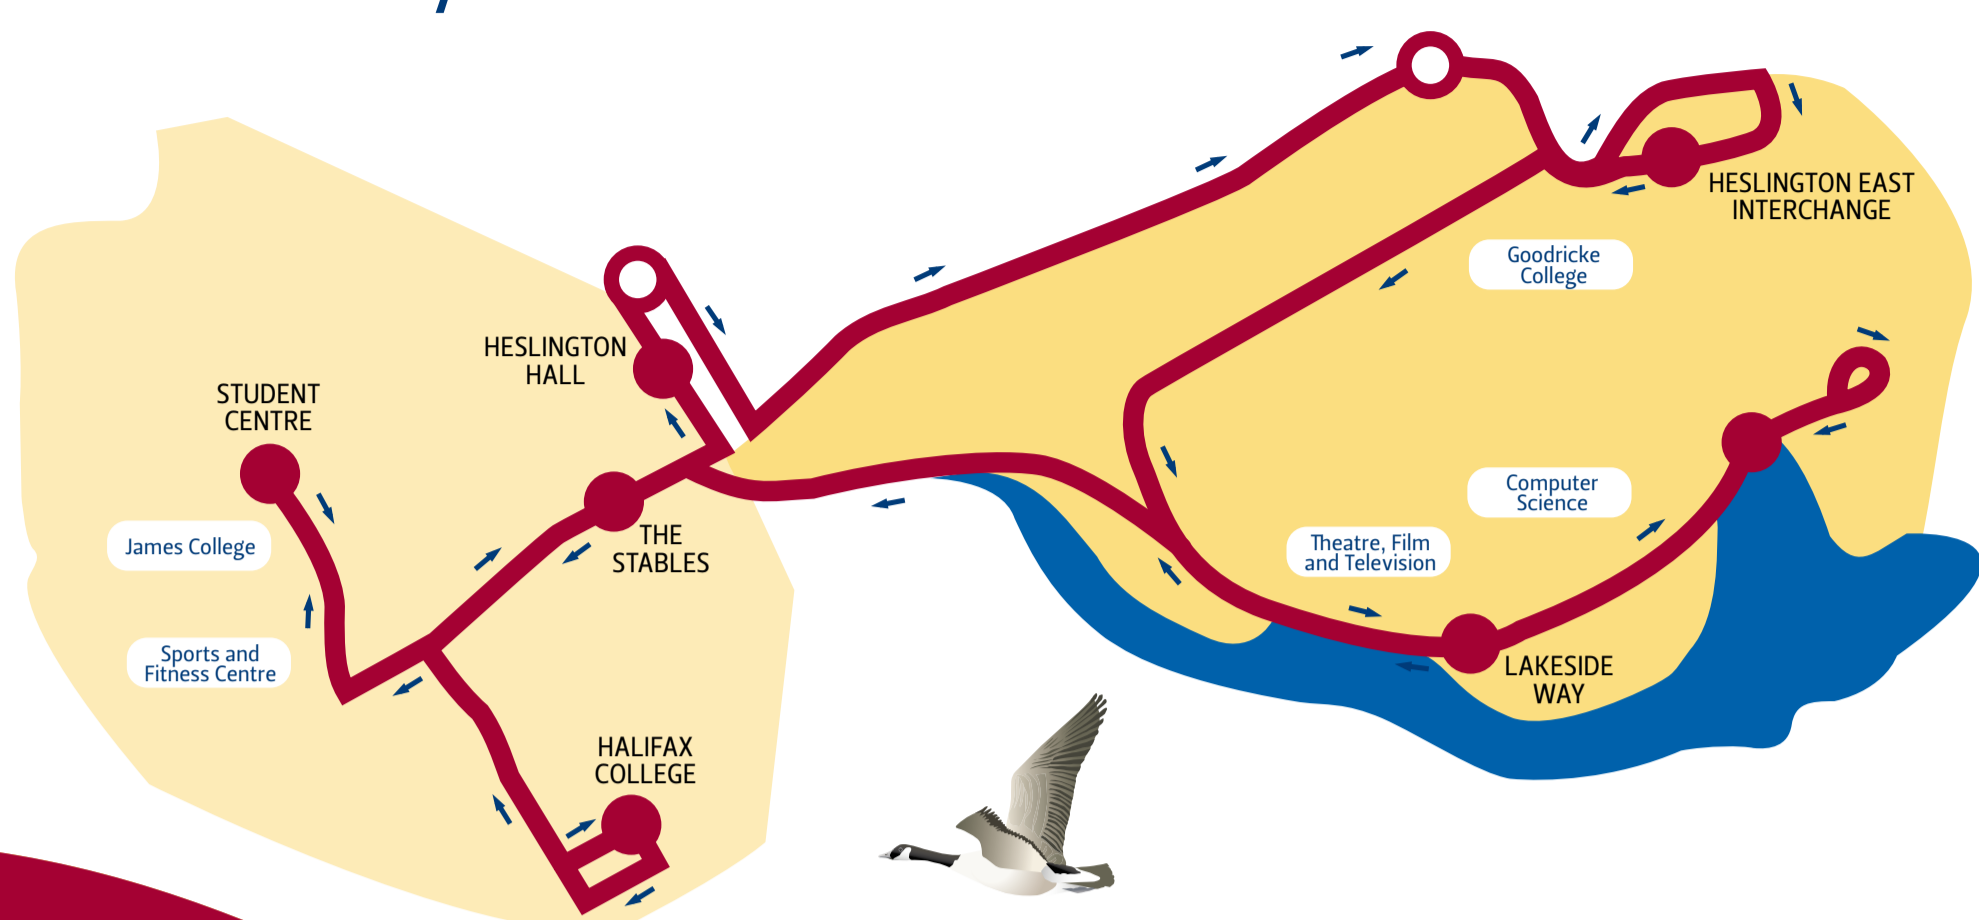

→ ub.1

The University's **FREE** shuttle bus

www.york.ac.uk/admin/estates/transport

STUDENT UNION → HESLINGTON EAST

MONDAY TO FRIDAY

Student Union depart	08:00	08:30	THEN EVERY 30 MINS	17:30	18:00
Heslington East Interchange	08:10	08:40		17:40	18:10
Computer Science	08:15	08:45		17:45	18:15
Halifax College	08:25	08:55		17:55	18:25
Student Union arrive	08:28	08:58		17:58	18:28

THE UNIVERSITY of York

Unibus and ub.1 are operated by York Pullman Bus Company in partnership with the University of York
 Tel: 01904 622992 Email: judy.bradshaw@yorkpullmanbus.co.uk