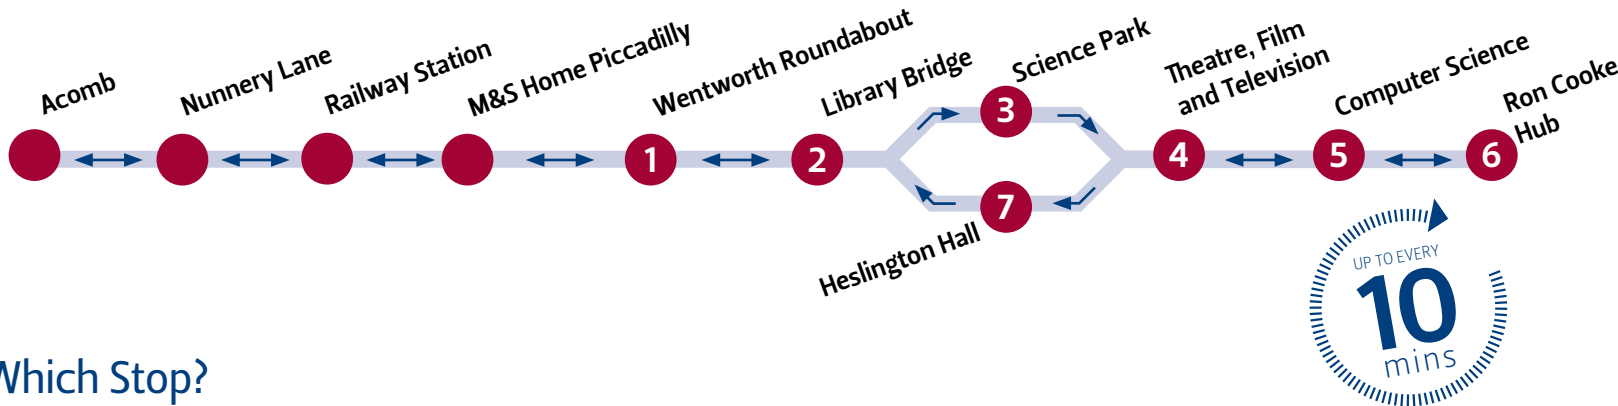

→unibus the University's dedicated network bus – Service 44

→unibus SINGLE £1.50 <i>buy from the driver</i>	→unibus DAY RETURN £2.00 <i>buy from the driver</i>	→unibus 20 TRIP TICKET £20 <i>buy from the online shop</i>	→unibus MONTHLY 4 WEEKS £40 <i>buy from the online shop</i>	→unibus TERMLY 10 WEEKS £89 <i>buy from the online shop</i>	→unibus ANNUAL OCT – JUL £250 <i>buy from the online shop</i>

York Pullman Bus Co. Ltd
Wetherby Road
Rufforth
York YO23 3QA
Tel: 01904 622992
Fax: 01904 622993
Email: judy.bradshaw@yorkpullmanbus.co.uk
Web: www.unibusyork.co.uk

Which Stop?

Recommended Drop Off's for the University of York Departments/Colleges at each Bus Stop

1 Wentworth Roundabout	
Student Accommodation	Barbara Scott Court Donald Barron Court Wentworth College
Departments/Buildings	Biology Buildings Music Philosophy Sally Baldwin Buildings Sociology Wentworth College/Nucleus
Public Venues	Sir Jack Lyons Concert Hall
2 Library Bridge	
Student Accommodation	Alcuin College James College Langwith College Vanbrugh College
Departments/Buildings	Alcuin A Block Berrick Saul Building Centre for English Language Teaching Centre for Health Economics Grimston House History HYMS

Departments/Buildings (cont.)	Language & Linguistic Science Library Market Square/Information Centre Maths National Science Learning Centre Physics & Electronics Psychology Building Seeborn Rowntree Building
Public Venues	Central Hall Exhibition Centre Health Centre Nursery Roger Kirk Sports Centre
3 Science Park	
Student Accommodation	Derwent & Langwith Extension
Departments/Buildings	Chemistry Economics Health, Safety & Welfare
4 Theatre, Film and Television	
Departments/Buildings	Catalyst Theatre Film and Television

5 Computer Science	
Departments/Buildings	Computer Science Law & Management
6 Ron Cooke Hub	
Student Accommodation	Goodricke College
Departments/Buildings	Ron Cooke Hub
7 Heslington Hall	
Student Accommodation	Derwent College Halifax College
Departments	Alumni House Catholic Chaplaincy Heslington Hall Home Farm Main Street Stables

Information Centre, Market Square – 01904 322222
Heslington West - Drop Off at Library Bridge
Office Hours 8:00am – 6:00pm

Information Centre, Ron Cooke Hub – 01904 325120
Heslington East - Drop Off at Ron Cooke Hub

For Shops Market Square Drop Off at Library Bridge

It's easy to buy your ticket, simply scan the QR code or log onto the University's shop at <https://store.york.ac.uk>, choose your pass, drop it into the basket and pay by credit/debit card – it's as easy as that!

Our full timetable and terms and conditions can be viewed at www.unibusyork.co.uk.

→unibus

FREE
CAMPUS
CAMPUS HOPPER
Between Wentworth & Heslington East bus stops

TIMETABLE
OCTOBER 2011